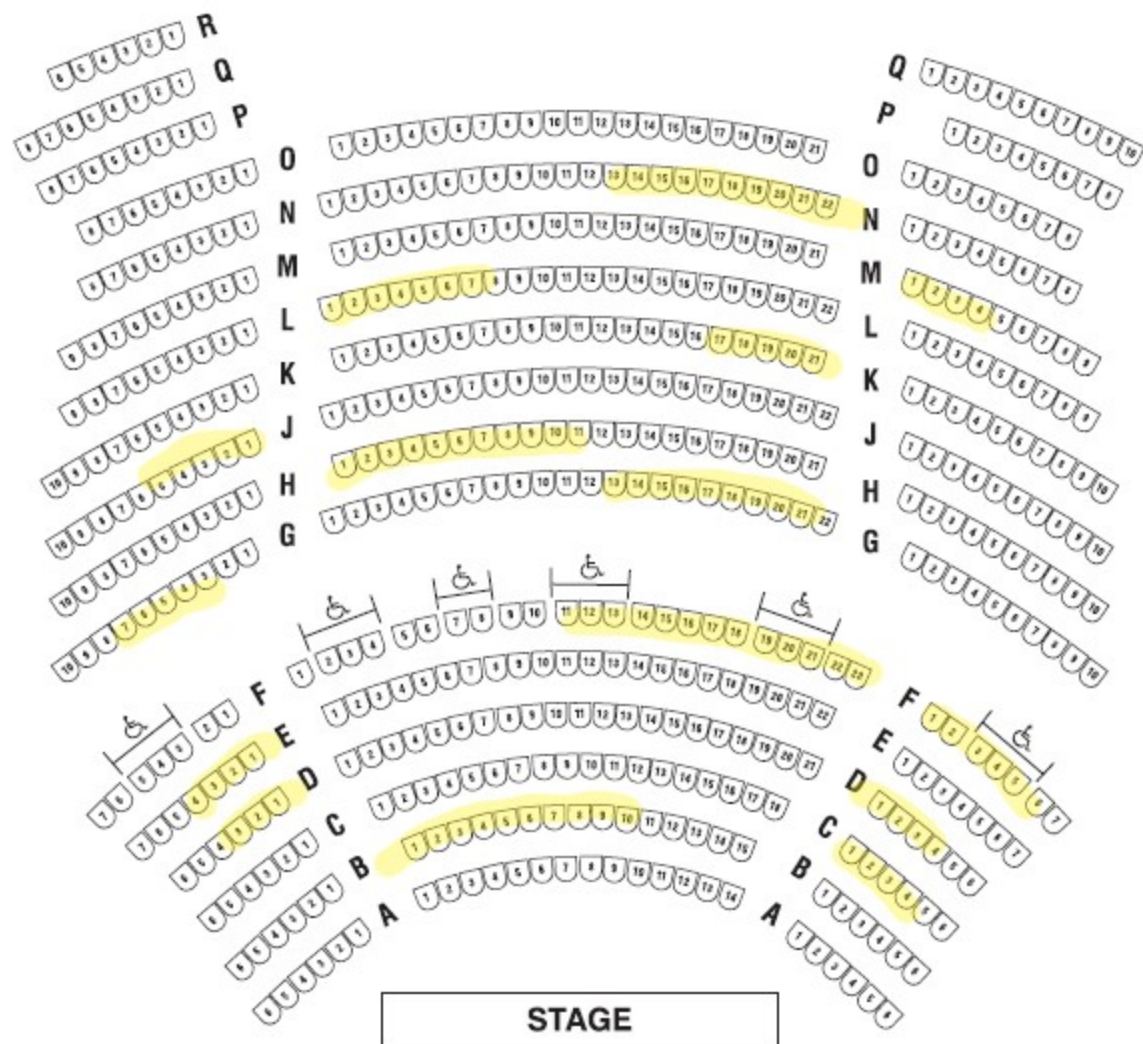

BROADWAY  
PLAYHOUSE  
AT WATER TOWER PLACE

RIGHT

CENTER

LEFT

**PLEASE NOTE:** This image represents a general view of TimeLine Subscriber Seating at Broadway In Chicago's Broadway Playhouse. The exact seating map will change depending on performance date, so **TimeLine is not able to fulfill requests for exact seats.** TimeLine will seat best available at the time of reservation and will work to keep parties together and to honor accessible seating needs.